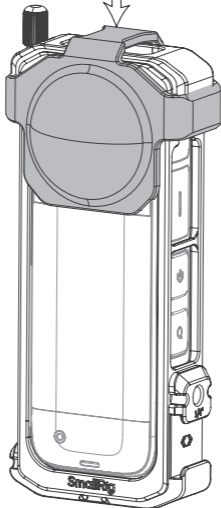

SmallRig

Cage for Insta360 X4

— Insta360 X4 专用拓展框 —

Operating Instruction / 操作指引

- Thank you for purchasing SmallRig's product.
感谢您购买 SmallRig 产品。
- Please read this Operation Guide carefully.
使用本产品之前，请仔细阅读操作指引。
- Please follow the safety warnings.
请注意所有警告提示并遵循使用操作指引的所有指令。

1

2

3

4

5