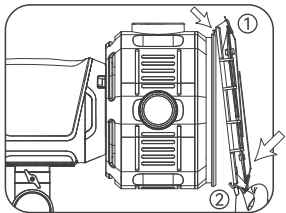

4. When installing the light barndoor, must remove the Bowens mount adapter ring, and align the slot of barndoor with the edge of Fresnel lens attachment.

Specifications

Product Name	SmallRig RA-F150 Fresnel Lens
Mount Type	Bowens Mount
Dimension	7.28 × 7.56 × 5.9in
Beam Angle	10° - 40°
Material(s)	Nylon + Glass Fiber
Weight	2.87lbs ± 0.11lbs

Specifications subject to change without prior notice. Please refer to the physical product for the most up-to-date information.

Service & Warranty

Please keep your original receipt and guarantee card. Be sure the dealer has written on it the date of purchase and SN of the product. These are required for warranty service.

After-sale Warranty Terms

SmallRig products are entitled to warranty services as of the date of payment.

- Electronic products (except V mount battery): 1-year warranty.
- V mount battery: 2-year warranty.
- Non-electronic products: 2-year warranty.

Note: In case of any conflict between our warranty period policy and applicable laws and regulations of the country / region where the products are sold, the latter shall prevail.

This Warranty Does Not Cover

1. If users fail to adhere to the "Operating Instruction" or any "Warnings" stated in the user manual, resulting in a quality failure, it falls outside the scope of warranty coverage.
2. The product identification or SN label is removed or defaced in any way.
3. Product damage caused by problems not attributable to the quality of the products such as improper use of the products.