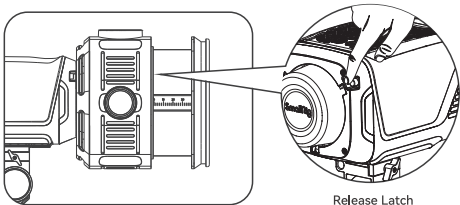

1. **3. Disassembly:** Press and hold the Bowens mount unlock switch on the light, and rotate counterclockwise to detach the Fresnel Lens attachment.

Release Latch