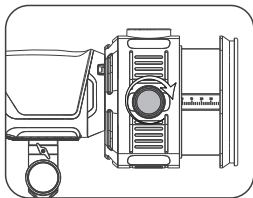

# Installation Instruction

- 1. Installation:** Align the Bowens mount of the light and insert it, and rotate counterclockwise to install the Fresnel Lens attachment.

- 2. Focusing:** Turn the knob, the Fresnel lens is extended forward, and it is spotlight at this time; the Fresnel lens is retracted, and it is flood light at this time.