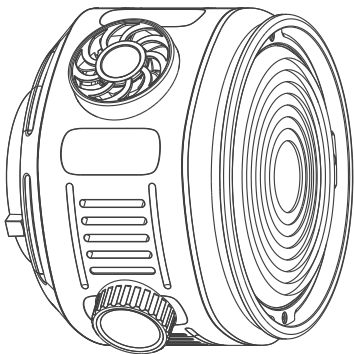

SmallRig

RA-F150 Fresnel Lens

User Manual