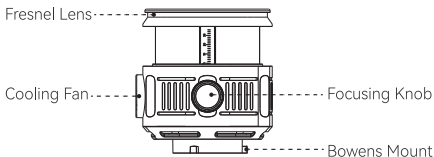

Note: Only compatible with LED lights with Bowens mount below 600W.

In the Box

Fresnel Lens ×1

Carrying Bag ×1

User Manual ×1

Product Details