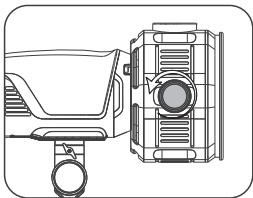

# Installation Instruction

- 1. Installation:** Align the Bowens mount of the light and insert it, and rotate counterclockwise to install the Fresnel Lens attachment.

- 2. Focusing:** Turn the knob, the Fresnel lens is extended forward, and it is spotlight at this time; the Fresnel lens is retracted, and it is flood light at this time.