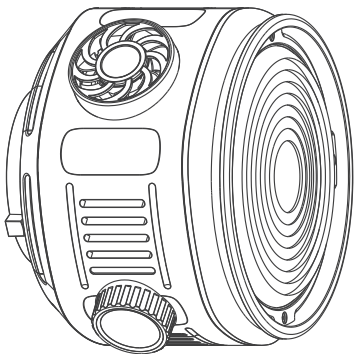

SmallRig

RA-F150 菲涅尔透镜

用户手册