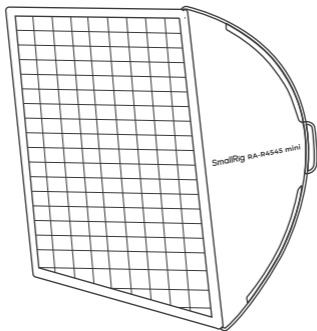

SmallRig

RA-R4545 mini Square Softbox

RA-R4545 mini 方形柔光箱

Operating Instruction / 操作指引

- Thank you for purchasing SmallRig's product.
感谢您购买 SmallRig 产品。
- Please read this Operating Instruction carefully.
使用本产品之前，请仔细阅读操作指引。
- Please follow the safety warnings.
请注意所有警告提示并遵循使用操作指引的所有指令。

In the Box / 包装清单

Square Softbox	× 1	方形柔光箱	× 1
Fabric Diffusion (Internal)	× 1	内柔光布	× 1
Fabric Diffusion (External)	× 1	外柔光布	× 1
Carrying Bag	× 1	收纳包	× 1
Operating Instruction	× 1	操作指引	× 1
Guarantee Card	× 1	保修卡	× 1

Product Details / 产品介绍

- RA-R4545 mini Square Softbox is a versatile soft light accessory for SmallRig RC 60 / 100 LED video light with dimensions of 45 × 45cm / 17.7 × 17.7in.
RA-R4545 mini 方形柔光箱是一款尺寸为 45 × 45cm，RC 60 / 100系列灯具专用的柔光附件。
- The new generation of self-developed quick release design, with the diffusion installed into the frame, and a one-click unlocking system. Easily assemble and disassemble the dome, simplifying the use process, and bringing you the best user experience.
自主研发最新一代专利快拆结构，轻轻一捏即可完成装卸，简化使用流程，带给您最好的用户体验。
- RA-R4545 mini also include a high-quality fabric grid to help focus in your light beam angle to 45 degrees, which will allow you to maximize control of your lighting.
标配 45°格栅，有效约束光线范围，适用更多场景。
- The Square Softboxes Adopt industrial-grade soft material and highly reflective coating with fabric diffusion for a stronger soft effect to satisfy your different needs.
采用工业级柔光材料和高反光涂层，并标配内外柔光布，获得更强的柔光效果，满足您的不同需求。

Disassembly: Pinch your fingers together until you hear a click to complete disassembly.

拆卸：双手手指对捏解锁键，直到听到咔声即可完成拆卸。

Specifications / 产品参数

Product Name 产品名称	RA-R4545 mini Square Softbox RA-R4545 mini 方形柔光箱
Open Softbox Size 柔光箱展开尺寸	17.7 × 14in 450 × 350mm
Fabric Diffusion (Internal) Size 内柔光布尺寸	14.6 × 13.4in 370 × 340mm
Fabric Diffusion (External) Size 外柔光布尺寸	16.9 × 16.9in 430 × 430mm
Product Weight 产品净重	1.37lbs 620g