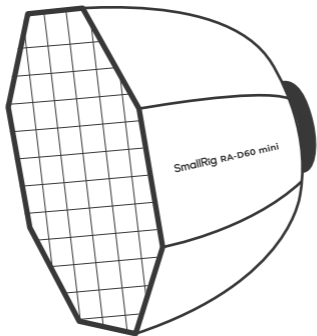

SmallRig

RA-D60 mini Parabolic Softbox RA-D60 mini 抛物线柔光箱

Operating Instruction / 操作指引

- Thank you for purchasing SmallRig's product.
感谢您购买 SmallRig 产品。
- Please read this Operating Instruction carefully.
使用本产品之前，请仔细阅读操作指引。
- Please follow the safety warnings.
请注意所有警告提示并遵循使用操作指引的所有指令。

In the Box / 包装清单

| | | | |
|-----------------------------|-----|--------|-----|
| Parabolic Softbox | × 1 | 抛物线柔光箱 | × 1 |
| Fabric Diffusion (Internal) | × 1 | 内柔光布 | × 1 |
| Fabric Diffusion (External) | × 1 | 外柔光布 | × 1 |
| Carrying Bag | × 1 | 收纳包 | × 1 |
| Operating Instruction | × 1 | 操作指引 | × 1 |
| Guarantee Card | × 1 | 保修卡 | × 1 |

Product Details / 产品介绍

- RA-D60 mini Parabolic Softbox is a versatile soft light accessory for SmallRig RC 60 / 100 LED video light with 60cm / 23.6in diameter.
RA-D60 mini 抛物线柔光箱是一款尺寸为60cm，RC 60 / 100系列灯具专用的柔光附件。
- The new generation of self-developed quick release design, with the diffusion installed into the frame, and a one-click unlocking system. Easily assemble and disassemble the dome, simplifying the use process, and bringing you the best user experience.
自主研发最新一代专利快拆结构，轻轻一捏即可完成装卸，简化使用流程，带给您最好的用户体验。
- RA-D60 mini also includes a high-quality fabric grid to help focus in your light beam angle to 45 degrees, which will allow you to maximize control of your lighting.
标配 45°格栅，有效约束光线范围，适用更多场景。
- The Parabolic Softboxes adopt industrial-grade soft material and highly reflective coating with fabric diffusion for a stronger soft effect to satisfy your different needs.
采用工业级柔光材料和高反光涂层，并标配内外柔光布，获得更强的柔光效果，满足您的不同需求。