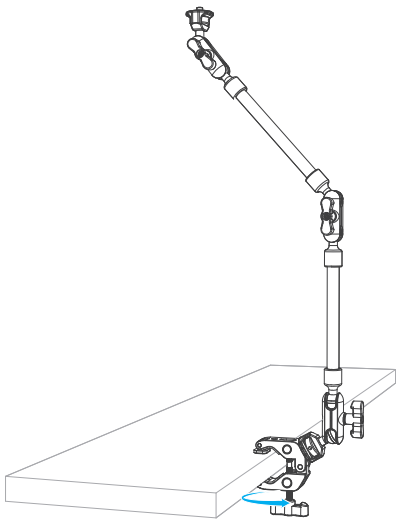

- Thank you for purchasing SmallRig's product.
  感谢您购买 SmallRig 产品。
- Please read this Operating Instruction carefully.
  使用本产品之前，请仔细阅读操作指引。
- Please follow the safety warnings.
  请注意所有警告提示并遵循使用操作指引的所有指令。

1