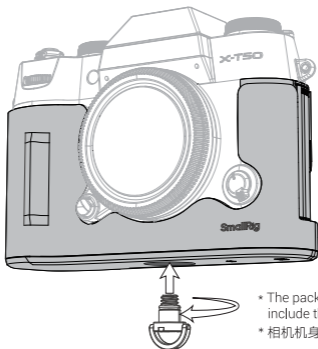

SmallRig

Camera Leather Half Case Kit for FUJIFILM X-T50

富士X-T50半包相机皮套套件

Operating Instruction / 操作指引

- Thank you for purchasing SmallRig's product.
感谢您购买 SmallRig 产品。
- Please read this Operation Guide carefully.
使用本产品之前，请仔细阅读操作指引。
- Please follow the safety warnings.
请注意所有警告提示并遵循使用操作指引的所有指令。

In the Box / 包装清单

Leather Half Case	× 1	半包皮套	× 1
Shoulder Strap	× 1	肩带	× 1
Guarantee Card	× 1	保修卡	× 1

Installation Instruction / 安装步骤

1

- * The package does not include the camera.
- * 相机机身需另购

2

* The package does not include the camera.