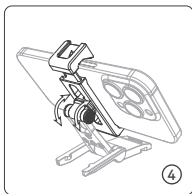

## Product Details / 产品介绍

Extend the support legs  
打开支撑腿

Switch between portrait and  
landscape orientations  
横竖拍切换

Mount the mobile phone  
安装手机

Adjust the phone forward  
or backward / 前后翻转