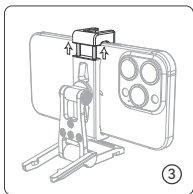

## Arca-Swiss Smartphone Support 阿卡手机支撑件

Operating Instruction / 操作指引

- Thank you for purchasing SmallRig's product.  
感谢您购买 SmallRig 产品。
- Please read this Operation Guide carefully.  
使用本产品之前，请仔细阅读操作指引。
- Please follow the safety warnings.  
请注意所有警告提示并遵循使用操作指引的所有指令。

## Product Details / 产品介绍

Extend the support legs  
打开支撑腿

Switch between portrait and  
landscape orientations  
横竖拍切换

Mount the mobile phone  
安装手机

Adjust the phone forward  
or backward / 前后翻转