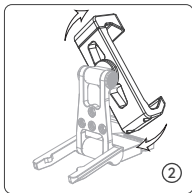

## Arca-Swiss Smartphone Support 阿卡手机支撑件

Operating Instruction / 操作指引

- Thank you for purchasing SmallRig's product.  
感谢您购买 SmallRig 产品。
- Please read this Operation Guide carefully.  
使用本产品之前，请仔细阅读操作指引。
- Please follow the safety warnings.  
请注意所有警告提示并遵循使用操作指引的所有指令。

## Product Details / 产品介绍

Extend the support legs  
打开支撑腿

Switch between portrait and  
landscape orientations  
横竖拍切换

Mount the mobile phone  
安装手机

Adjust the phone forward  
or backward / 前后翻转