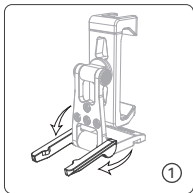

## Product Details / 产品介绍

Extend the support legs  
打开支撑腿

Switch between portrait and  
landscape orientations  
横竖拍切换

Mount the mobile phone  
安装手机

Adjust the phone forward  
or backward / 前后翻转