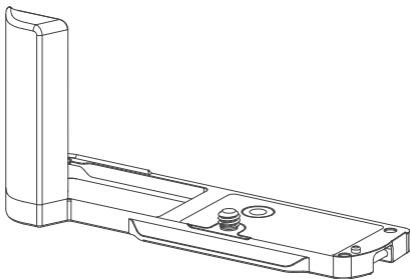

SmallRig

L-Shape Handle for Panasonic P2 松下P2 L型手柄

Operating Instruction / 操作指引

- Thank you for purchasing SmallRig's product.
感谢您购买 SmallRig 产品。
- Please read this Operating Instruction carefully.
使用本产品之前，请仔细阅读操作指引。
- Please follow the safety warnings.
请注意所有警告提示并遵循使用操作指引的所有指令。