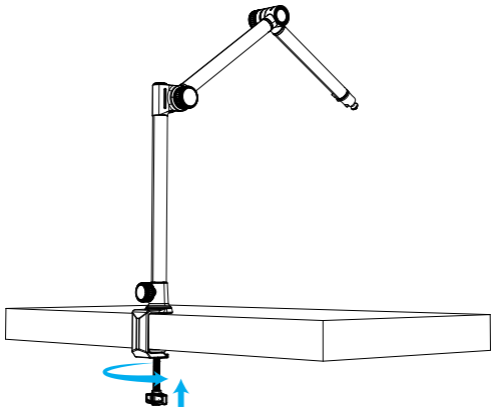

SmallRig

Overhead 3-section Boom Arm Desk Mount 三段式桌面拍摄支撑件

Operating Instruction / 操作指引

- Thank you for purchasing SmallRig's product.
感谢您购买 SmallRig 产品。
- Please read this Operation Guide carefully.
使用本产品之前，请仔细阅读操作指引。
- Please follow the safety warnings.
请注意所有警告提示并遵循使用操作指引的所有指令。

1 Desktop clamp installation

桌面夹子安装

2 Damping knob adjustment

阻尼旋钮调节

3 Ball head 360-degree adjustment

球头360度调节

4 Installing Sony ZV-E1

安装 Sony ZV-E1