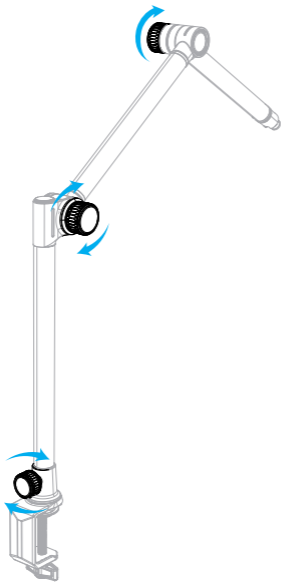

SmallRig

Overhead 3-section Boom Arm Desk Mount 三段式桌面拍摄支撑件

Operating Instruction / 操作指引

- Thank you for purchasing SmallRig's product.
感谢您购买 SmallRig 产品。
- Please read this Operation Guide carefully.
使用本产品之前，请仔细阅读操作指引。
- Please follow the safety warnings.
请注意所有警告提示并遵循使用操作指引的所有指令。

1 Desktop clamp installation

桌面夹子安装

2 Damping knob adjustment

阻尼旋钮调节

3 Ball head 360-degree adjustment

球头360度调节

4 Installing Sony ZV-E1

安装 Sony ZV-E1