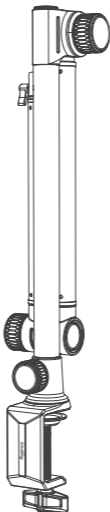

SmallRig

Overhead 3-section Boom Arm Desk Mount 三段式桌面拍摄支撑件

Operating Instruction / 操作指引

- Thank you for purchasing SmallRig's product.
感谢您购买 SmallRig 产品。
- Please read this Operation Guide carefully.
使用本产品之前，请仔细阅读操作指引。
- Please follow the safety warnings.
请注意所有警告提示并遵循使用操作指引的所有指令。

1 Desktop clamp installation

桌面夹子安装

2 Damping knob adjustment

阻尼旋钮调节

3 Ball head 360-degree adjustment

球头360度调节

4 Installing Sony ZV-E1

安装 Sony ZV-E1

5 Cable tie installation

束线带安装