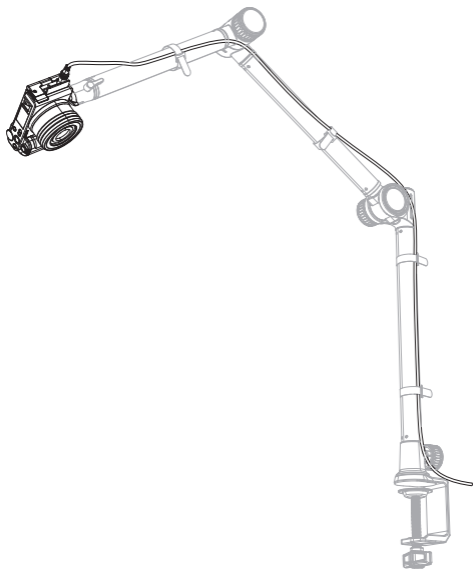

SmallRig

Overhead 3-section Boom Arm Desk Mount 三段式桌面拍摄支撑件

Operating Instruction / 操作指引

- Thank you for purchasing SmallRig's product.
感谢您购买 SmallRig 产品。
- Please read this Operation Guide carefully.
使用本产品之前，请仔细阅读操作指引。
- Please follow the safety warnings.
请注意所有警告提示并遵循使用操作指引的所有指令。

1 Desktop clamp installation

桌面夹子安装

2 Damping knob adjustment

阻尼旋钮调节

3 Ball head 360-degree adjustment

球头360度调节

4 Installing Sony ZV-E1

安装 Sony ZV-E1

5 Cable tie installation

束线带安装