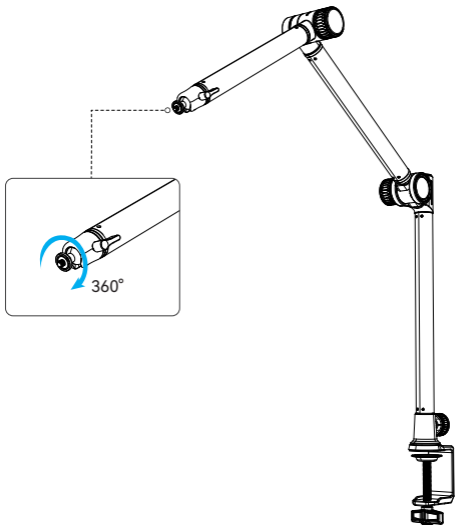

SmallRig

Overhead 3-section Boom Arm Desk Mount 三段式桌面拍摄支撑件

Operating Instruction / 操作指引

- Thank you for purchasing SmallRig's product.
感谢您购买 SmallRig 产品。
- Please read this Operation Guide carefully.
使用本产品之前，请仔细阅读操作指引。
- Please follow the safety warnings.
请注意所有警告提示并遵循使用操作指引的所有指令。

1 Desktop clamp installation

桌面夹子安装

2 Damping knob adjustment

阻尼旋钮调节

3 Ball head 360-degree adjustment

球头360度调节

4 Installing Sony ZV-E1

安装 Sony ZV-E1